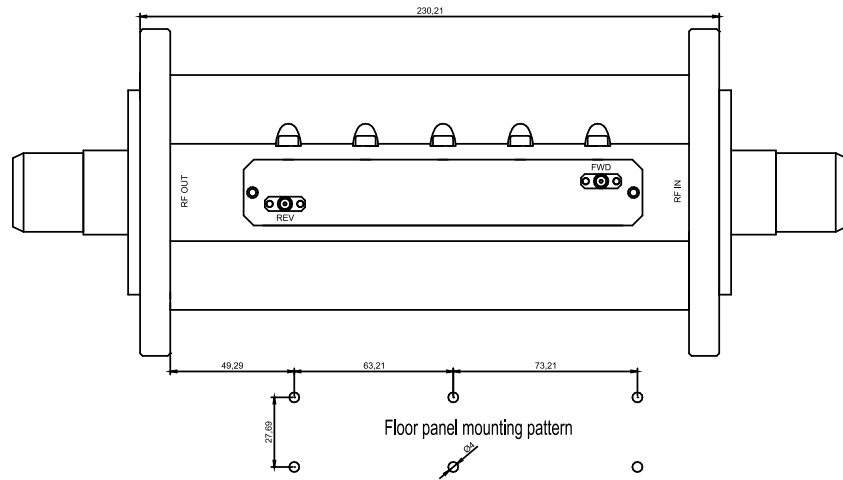

20kW Dual Directional Coupler

HIGHLIGHTS

- ◆ Rated to 20kW into any VSWR
- ◆ Negligible loss
- ◆ Excellent directivity
- ◆ Rugged construction
- ◆ Wall or floor mount

ITEM	SPECIFICATION	NOTES
Model	SRF20KCPL	
Power	20kW	Into any VSWR
Frequency Range	5 - 32 MHz	
Coupling	-58dB	+/-0.5dB
Flatness	+/- 0.3dB	
Directivity	>30dB	
VSWR	1.1:1 Max	
Insertion Loss	<0.05dB	Typically 0.01dB
Connections	3-1/8 EIA Input/Output SMA FWD and REV samples	