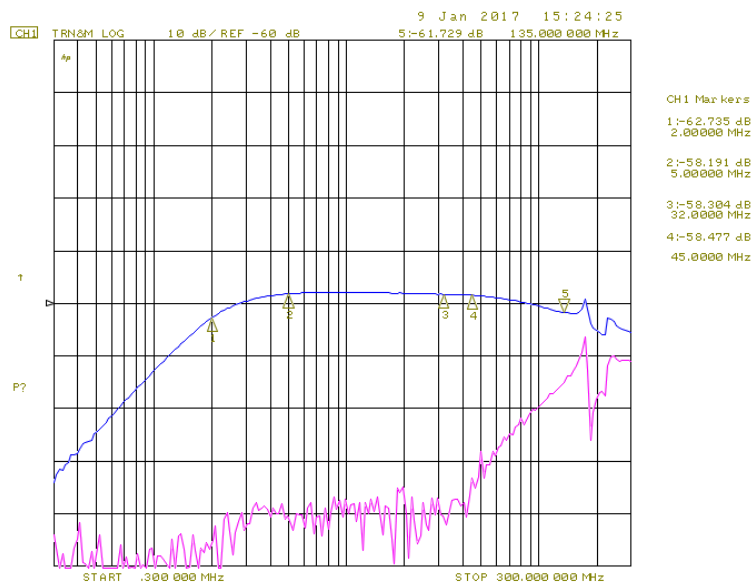

Coupling and Directivity