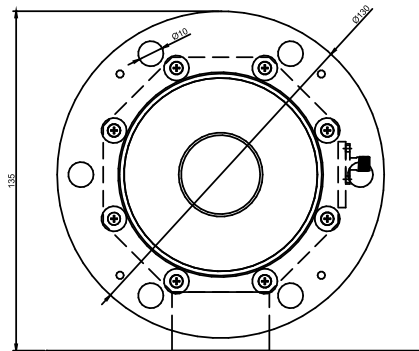

20kW Dual Directional Coupler

HIGHLIGHTS

- ◆ Rated to 20kW into any VSWR
- ◆ Negligible loss
- ◆ Excellent directivity
- ◆ Rugged construction
- ◆ Wall or floor mount

ITEM	SPECIFICATION	NOTES
Model	SRF20KCPL	
Power	20kW	Into any VSWR
Frequency Range	5 - 32 MHz	
Coupling	-58dB	+/-0.5dB
Flatness	+/- 0.3dB	
Directivity	>30dB	
VSWR	1.1:1 Max	
Insertion Loss	<0.05dB	Typically 0.01dB
Connections	3-1/8 EIA Input/Output SMA FWD and REV samples	